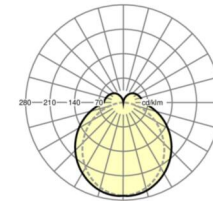

MECHANICS

Housing colour	silver grey/white aluminium RAL 9006
Dimensions (LxWxDxH)	1531mm x 63mm x 54mm
Weight (net)	2.1kg
Type of installation	Mounting rail system installation, Ceiling-mounted light structure, Pendant light structure

Dimensions

L	1531 mm	Length
B	63 mm	Width
H	54 mm	Height

DEEP-LINK

<https://www.regiolux.de/en/article/19135004085>

Reference	LED 7500lm 830
ηLB	100 %
Φ ↓/↑	84 % / 16 %
UGR lat./long.	24.9 / 23.4