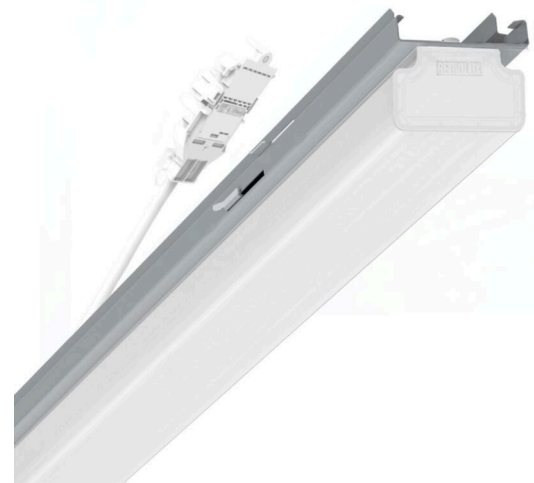

Variable device mount - Opal diffuser - direct/indirect distribution - visually continuous

Device mount made of a galvanised, profiled steel sheet; surface coated with polyester resin. Tool-free attachment with integrated side lever catches for rapid fitting in the mounting rail. LED unit in housing length for a continuous effect light run Variable position on the support rail. Housing colour silver grey/white aluminium RAL 9006; Diffuser optics, Light distribution direct/indirect distribution by means of Opal diffuser of PMMA plastic, With inner longitudinal prisms, produces a uniform, homogeneous appearance with ceiling brightening, UGR (4H/8H) 24.9. Electrical connection by means of a 1m connection cable for variable device mount positioning with a 3-pin, quick-fit plug connector in the light run with free phase pre-selection. They are exchangeable, permit modernisation and reliably prolong the service life of the overall system.

ELECTRICAL ENGINEERING

Controller	Electronic driver (1 pcs.)
System output	42W
Mains voltage	230V/50Hz
Energy efficiency class/light source	C

LIGHTING TECHNOLOGY

Placement	LED, Colour rendering/Light colour CRI ≥ 80 / 3000K
Colour tolerance (MacAdam)	3SDCM
Photobiological safety (Luminaire)	RG1
Nominal luminous flux	6531lm
LED service life	50000h L80/B10 (Tq 35°C)
Luminaire luminous efficiency	157lm/W
Beam angle	130° (C0) / 110° (C90)
UGR lat./long.	24.9 / 23.4

MECHANICS

Housing colour	silver grey/white aluminium RAL 9006
Dimensions (LxWxDxH)	1531mm x 63mm x 54mm
Weight (net)	2.1kg
Type of installation	Mounting rail system installation, Ceiling-mounted light structure, Pendant light structure

Dimensions

L	1531 mm	Length
B	63 mm	Width
H	54 mm	Height

DEEP-LINK

<https://www.regiolux.de/en/article/19135004085>

Reference	LED 7500lm 830
ηLB	100 %
Φ ↓/↑	84 % / 16 %
UGR lat./long.	24.9 / 23.4